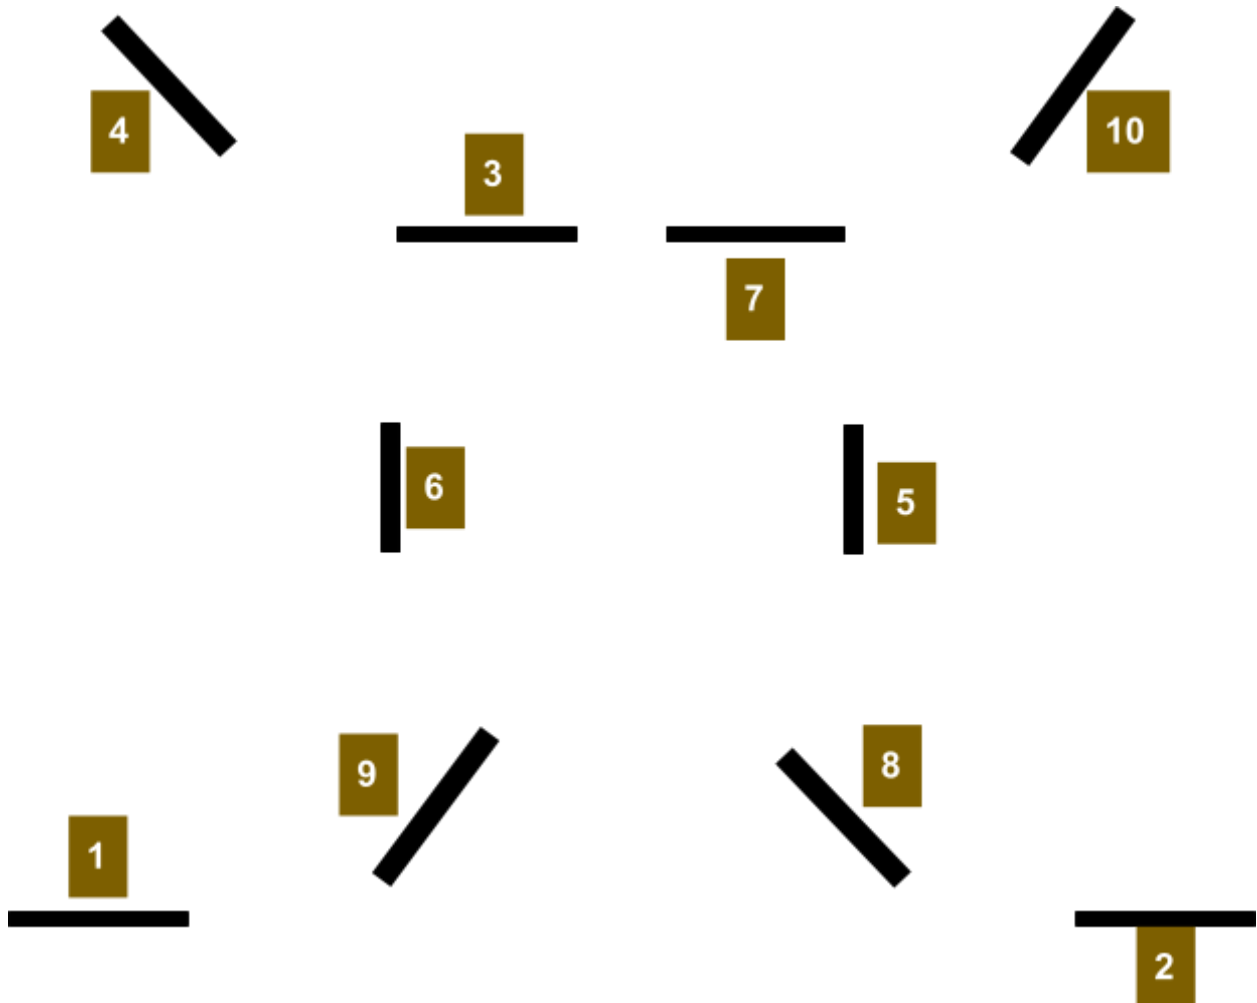

Gray Lily Farm Annual January Jumper Show 2025

COURSE 1 - GOLD NUMBERS

KEY:

1. Purple & Teal
2. Black/Purple/Red
3. Orange Sunset
4. Green & Garnet
5. UF Orange & Blue
6. FSU Garnet & Gold
7. Ocean Blues
8. Red/White/Blue
9. Rainbow
10. Lavender & Yellow

JUMP OFF:

1. Purple & Teal
2. Black/Purple/Red
6. FSU Garnet & Gold
4. Green & Garnet
8. Red/White/Blue